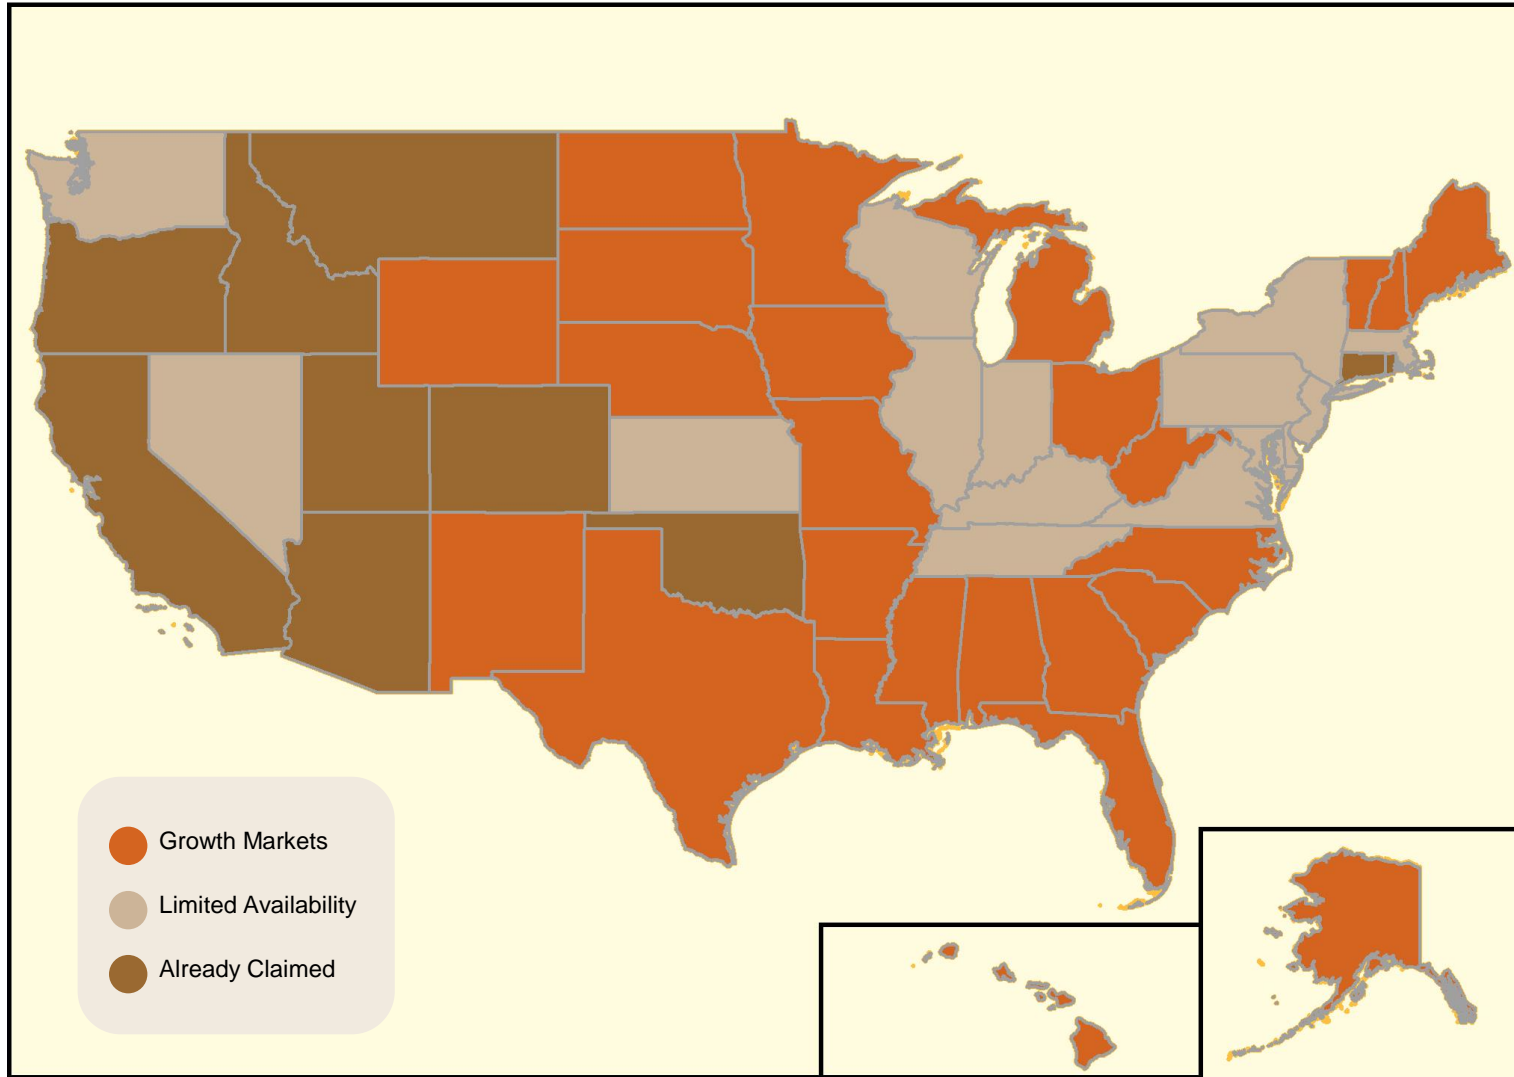

CORNER BAKERY CAFE AVAILABLE FRANCHISING TERRITORIES

CORNER BAKERY CAFE

AVAILABLE FRANCHISING TERRITORIES

Growth Markets

Alabama
Alaska
Arkansas
Florida
Georgia
Hawaii
Iowa
Louisiana
Maine
Minnesota
Michigan
Mississippi
Missouri
Nebraska
New Hampshire
New Mexico
North Carolina
North Dakota
Ohio
South Carolina
South Dakota
Vermont
West Virginia
Wyoming

Limited Availability

Delaware
Illinois
Indiana
Kansas
Kentucky
Maryland
Massachusetts
Nevada
New Jersey
New York
Pennsylvania
Tennessee
Texas
Virginia
Washington
Wisconsin

Already Claimed

Arizona
California
Colorado
Connecticut
Washington D.C.
Idaho
Montana
Oklahoma
Oregon
Rhode Island
Utah